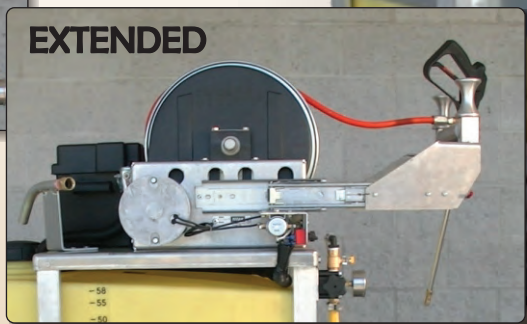

PEST-MP

... a faster way to power

through your spraying jobs with ease !

At GreenPRO Solutions, we think your spray schedule should be the most predictable part of your day.

Whatever the job, you're ready to roll with the GPS PEST-MP. Once the tank is filled it's all GO! Just flip a switch, squeeze the trigger and you'll power through your spray jobs in no time.

Note how the hose guide assembly extends a full 12" to protect the hose and your vehicle's paint job.

RETRACTED

Roller Extension
Optional

EXTENDED

**Efficient
Convenient
Profitable**

Gary Maurer, CEO

**Green Pro
Solutions, LLC**

greenprosolutions.com

"The PEST-MP easily fits inside a small van - and the 12" hose guide extension keeps the hose from damaging your vehicle.

Its just one of the many features packed into this unit to keep you efficient in the field. Checkout the demo video at our website or click the video icon below.