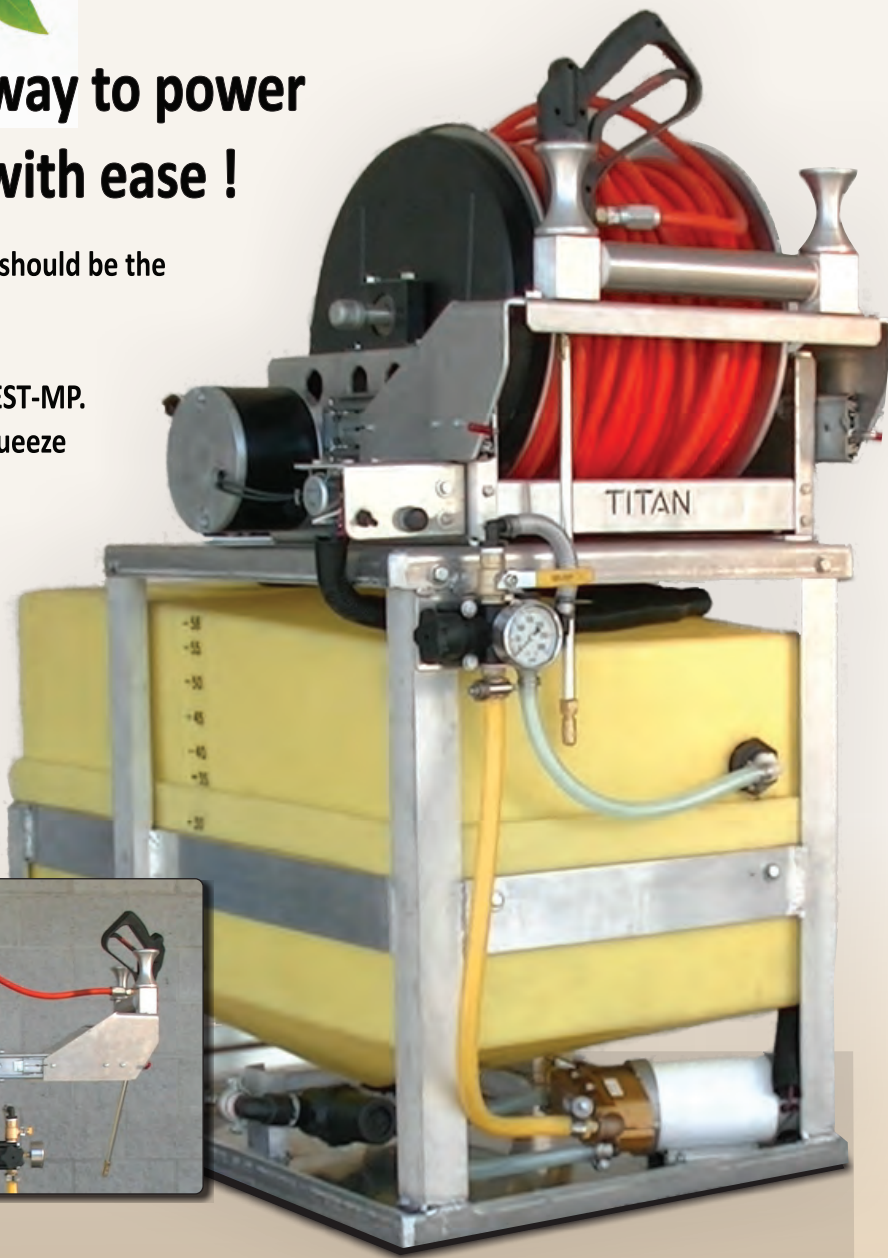

PEST-MP

... a faster way to power

through your spraying jobs with ease !

At GreenPRO Solutions, we think your spray schedule should be the most predictable part of your day.

Whatever the job, you're ready to roll with the GPS PEST-MP. Once the tank is filled it's all GO! Just flip a switch, squeeze the trigger and you'll power through your spray jobs in no time.

Note how the hose guide assembly extends a full 12" to protect the hose and your vehicle's paint job.

RETRACTED

Roller Extension
Optional

EXTENDED

**Efficient
Convenient
Profitable**

Gary Maurer, CEO

**Green Pro
Solutions, LLC**

greenprosolutions.com

"The PEST-MP easily fits inside a small van - and the 12" hose guide extension keeps the hose from damaging your vehicle.

Its just one of the many features packed into this unit to keep you efficient in the field. Checkout the demo video at our website or click the video icon below.