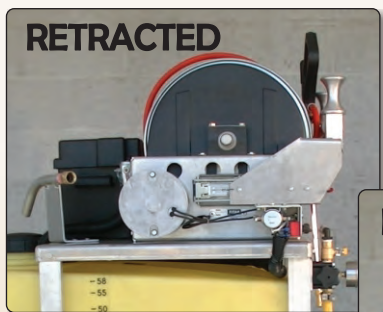

PEST-MP

... a faster way to power

through your spraying jobs with ease !

At GreenPRO Solutions, we think your spray schedule should be the most predictable part of your day.

Whatever the job, you're ready to roll with the GPS PEST-MP. Once the tank is filled it's all GO! Just flip a switch, squeeze the trigger and you'll power through your spray jobs in no time.

Note how the hose guide assembly extends a full 12" to protect the hose and your vehicle's paint job.

RETRACTED

Roller Extension
Optional

EXTENDED

**Efficient
Convenient
Profitable**

Gary Maurer, CEO

**Green Pro
Solutions, LLC**

greenprosolutions.com

"The PEST-MP easily fits inside a small van - and the 12" hose guide extension keeps the hose from damaging your vehicle.

Its just one of the many features packed into this unit to keep you efficient in the field. Checkout the demo video at our website or click the video icon below.